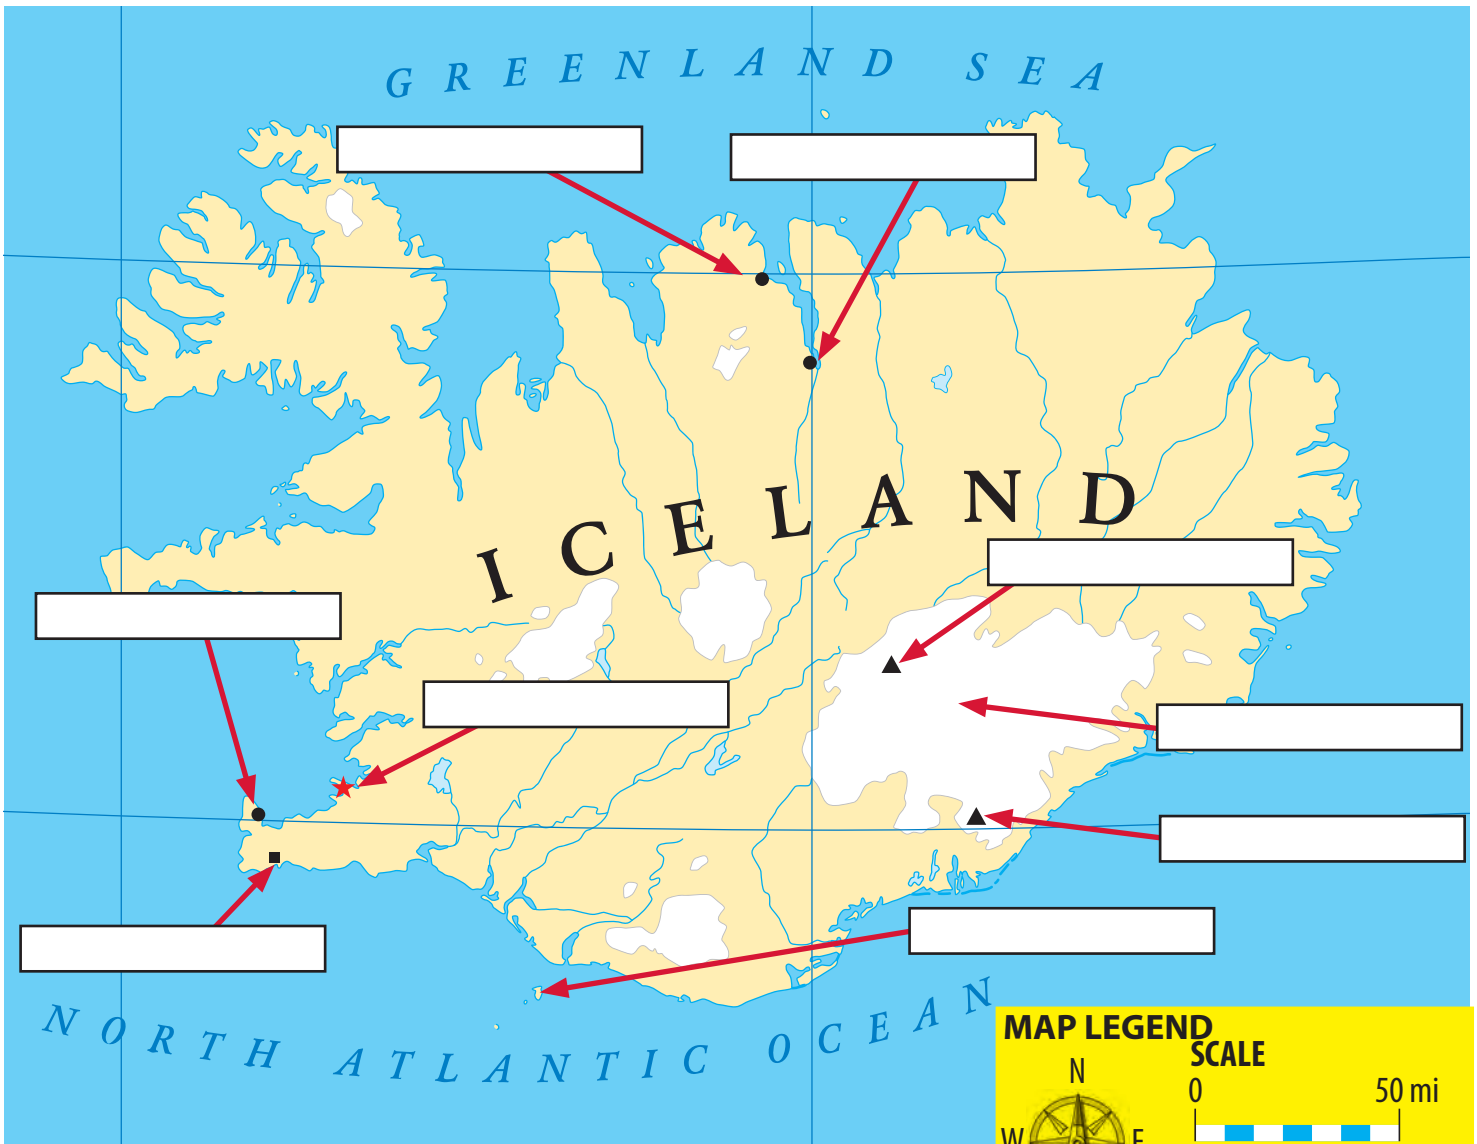

Exploring Iceland

Follow the instructions to complete the activity.

NAME

DATE

Dalvík
Akureyri
Bárðarbunga
Keflavík
Heimaey

Vatnajökull
Reykjavík
Hvannadals Peak
Blue Lagoon

MAP LEGEND

SCALE

0 50 mi

0 50 km