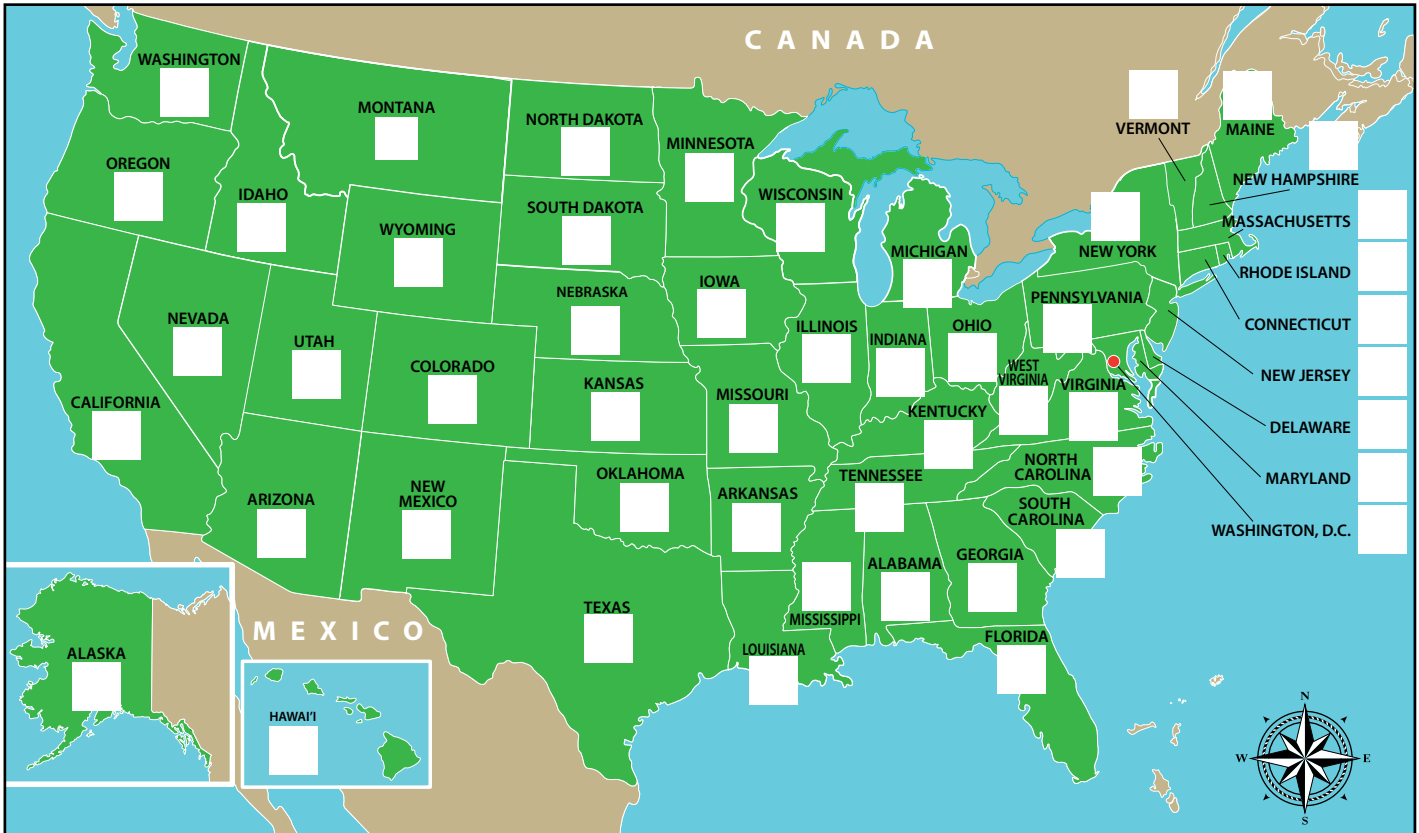

# Electors in Each State

Follow the instructions to complete the activity.

NAME

DATE

**Legend**

- United States
- Other countries
- Water

**Contiguous United States**

250 Miles

Scale 0 250 Kilometers

**Alaska**

400 Miles

Scale 0 400 Kilometers

**Hawai'i**

200 Miles

Scale 0 200 Kilometers

Using the internet and the library, research estimates of what the electoral map will look like once it is updated after the next census. Write the number of electoral votes each state will receive on the map and compare this map to the one on page 11. Did any states gain or lose electoral votes? Do you think the updated electoral map will accurately reflect the will of the American people? Record your responses in the space below.